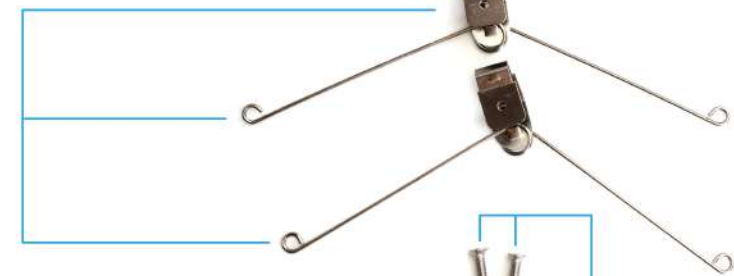

**E26 Adapter
For Recessed Can Only**

**Spring Tabs
For Recessed Can Only**

**2 Short Screws
For Shallow J-Box**

**Two Long Screws
For Deep J-Box**

Wire Nuts