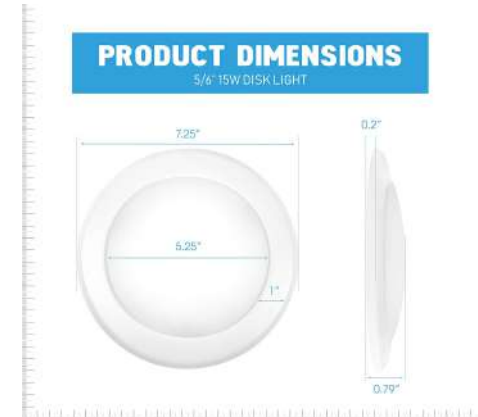

ETL Listed LED Disk Light Non-Isolated

Model No	Description	Voltage	Power	Size	Hole cutting	CCT	Lumen	PF
FX-DL6-12W-DIM-CC-#N	5/6 inch Disk Non-Isolated downlight	AC120V	12W	Φ184mm	/	2700K/3000K/3500K/4000/5000K	800LM±5%	>0.9
FX-DL6-12W-DIM-3CC-#N	5/6 inch 3CCT Disk Non-Isolated downlight	AC120V	12W	Φ184mm	/	3000K-4000-5000K	800LM±5%	>0.9