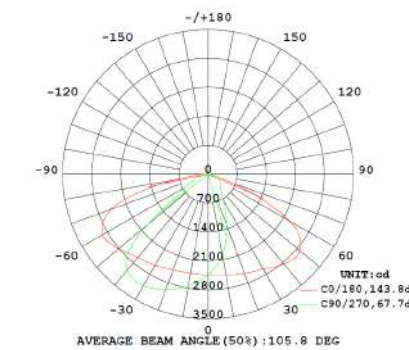

International standards
国际品质标准

Since 2008
LED LAMPS

International standards
国际品质标准

ETL Listed UGR Downlight

Aluminum Housing

Model No	Description	Voltage	Power	Size	Hole cutting	CCT	Lumen	PF	CRI
FX-DL4-9W-DIM-CC-#R	4 inch Round	AC120V	9W	Φ 120*18mm	Φ 110mm	2700K/3000K/3500K/4000/5000K	600±10%LM	>0.9	80/90
FX-DL6-12W-DIM-CC-#R	6 inch Round	AC120V	12W	Φ 170*18mm	Φ 155mm	2700K/3000K/3500K/4000/5000K	850±10%LM	>0.9	80/90
FX-DL4-9W-DIM-CC-#R-S	4 inch Square	AC120V	9W	Φ 120*18mm	110*110mm	2700K/3000K/3500K/4000/5000K	600±10%LM	>0.9	80/90
FX-DL6-12W-DIM-CC-#R-S	6 inch Square	AC120V	12W	Φ 170*18mm	155*155mm	2700K/3000K/3500K/4000/5000K	850±10%LM	>0.9	80/90