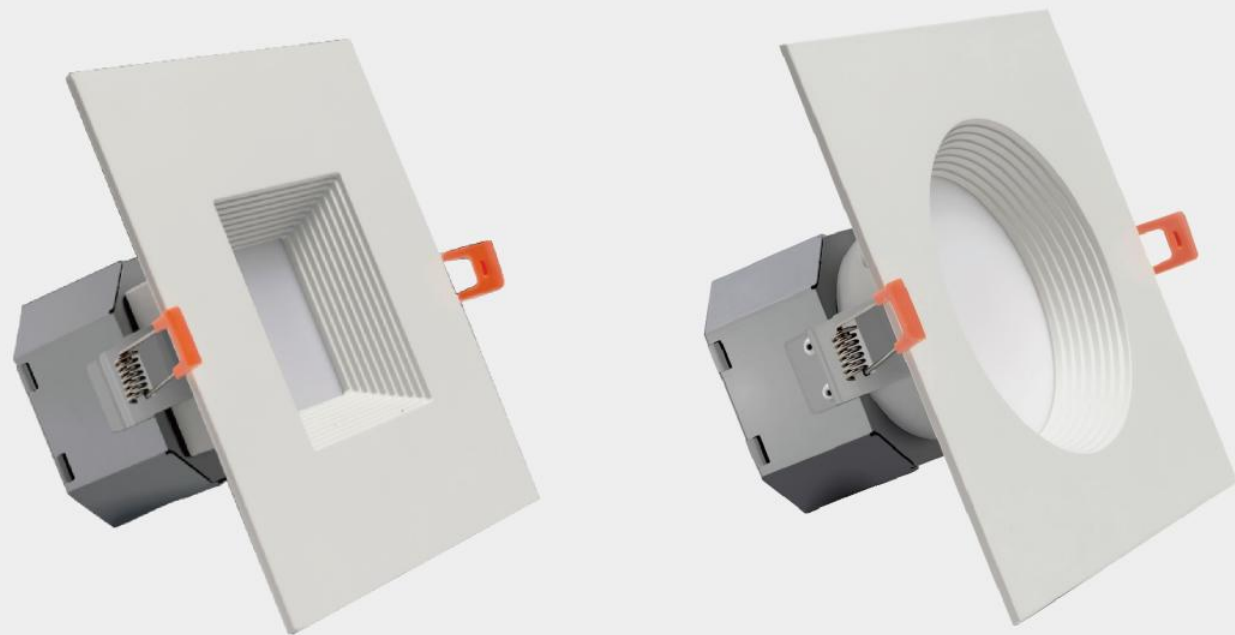

Patented 2 in 1 LED Baffle Downlight

New Construction Installation

Model No	Description	Voltage	Power	Size	Hole cutting	CCT	Lumen	PF	CRI
ZF-DL6-12W-DIM-CC-*M#	2in1 Baffle Downlights Round	120V/60Hz	12W	Φ 183*102mm	Φ 160mm	2.7K/3K/3.5K/4K/5K	850LM	>0.9	80/90
ZF-DL6-12W-DIM-CC-*M#-S	2in1 Baffle Downlights Round	120V/60Hz	12W	Φ 183*102mm	Φ 160mm	2.7K/3K/3.5K/4K/5K	850LM	>0.9	80/90