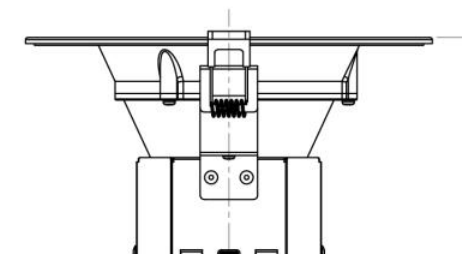

Patented 2 in 1 LED Baffle Downlight

New Construction Installation

Model No	Description	Voltage	Power	Size	Hole cutting	CCT	Lumen	PF	CRI
ZF-DL6-12W-DIM-CC-*M#	2in1 Baffle Downlights Round	120V/60Hz	12W	Φ 183*102mm	Φ 160mm	2.7K/3K/3.5K/4K/5K	850LM	>0.9	80/90
ZF-DL6-12W-DIM-CC-*M#-S	2in1 Baffle Downlights Round	120V/60Hz	12W	Φ 183*102mm	Φ 160mm	2.7K/3K/3.5K/4K/5K	850LM	>0.9	80/90