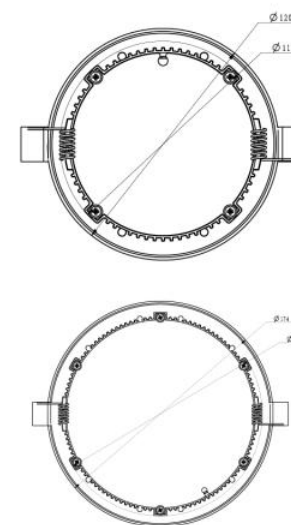

LED LAMPS

Choose Between 5CCT

Presets:

by Adjusting the CCT Button on the J-Box

Model No	Description	Voltage	Power	Size	Hole cutting	CCT	Lumen	PF	CRI
FX-DL4-9W-DIM-CC-#D	4 inch Round	AC120V	9W	Φ 120mm	Φ 108mm	2700K/3000K/3500K/4000/5000K	600±10%LM	>0.9	80/90
FX-DL6-12W-DIM-CC-#D	6 inch Round	AC120V	12W	Φ 174mm	Φ 160mm	2700K/3000K/3500K/4000/5000K	850±10%LM	>0.9	80/90
FX-DL4-9W-DIM-CC-#D-S	4 inch Square	AC120V	9W	120*120mm	108*108mm	2700K/3000K/3500K/4000/5000K	600±10%LM	>0.9	80/90
FX-DL6-12W-DIM-CC-#D-S	6 inch Square	AC120V	12W	174*174mm	160*160mm	2700K/3000K/3500K/4000/5000K	850±10%LM	>0.9	80/90
FX-DL4-9W-DIM-3CC-#D	4 inch 3 CCT	AC120V	9W	Φ 120mm	Φ 108mm	3K-4K-5K selectable	600±10%LM	>0.9	80/90
FX-DL6-12W-DIM-3CC-#D	6 inch 3 CCT	AC120V	12W	Φ 174mm	Φ 160mm	3K-4K-5K selectable	850±10%LM	>0.9	80/90
FX-DL4-9W-DIM-5CC-#D	4 inch 5 CCT	AC120V	9W	Φ 120mm	Φ 108mm	2.7K-3K-3.5K-4K-5K selectable	600±10%LM	>0.9	80/90
FX-DL6-12W-DIM-5CC-#D	6 inch 5 CCT	AC120V	12W	Φ 174mm	Φ 160mm	2.7K-3K-3.5K-4K-5K selectable	850±10%LM	>0.9	80/90