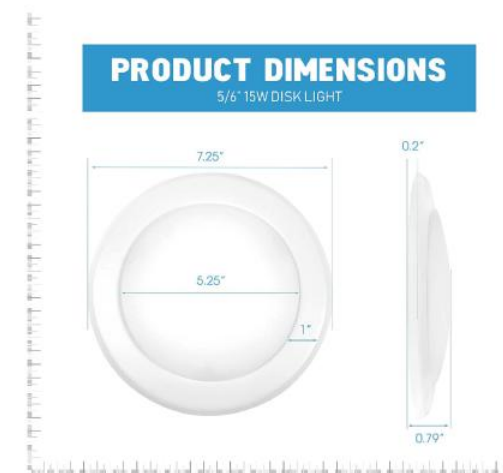

Model No	Description	Voltage	Power	Size	Hole cutting	CCT	Lumen	PF
FX-DL6-12W-DIM-CC-#N	5/6 inch Disk downlight	AC120V	12W	Φ 184mm	/	2700K/3000K/3500K/4000/5000K	800LM ± 5%	> 0.9
FX-DL6-12W-DIM-3CC-#N	5/6 inch 5CCT Disk downlight	AC120V	12W	Φ 184mm	/	2700K/3000K/3500K/4000/5000K	800LM ± 5%	> 0.9