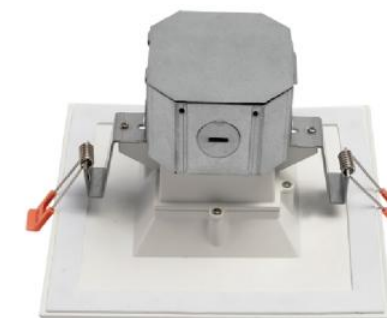

Patented 2 in 1 LED Baffle Downlight

New Construction Installation

Model No	Description	Voltage	Power	Size	Hole cutting	CCT	Lumen	PF	CRI
ZF-DL6-12W-DIM-CC-*M#	2in1 Baffle Downlights Round	120V/60Hz	12W	Φ 183*102mm	Φ 160mm	2.7K/3K/3.5K/4K/5K	850LM	>0.9	80/90
ZF-DL6-12W-DIM-CC-*M#-S	2in1 Baffle Downlights Round	120V/60Hz	12W	Φ 183*102mm	Φ 160mm	2.7K/3K/3.5K/4K/5K	850LM	>0.9	80/90