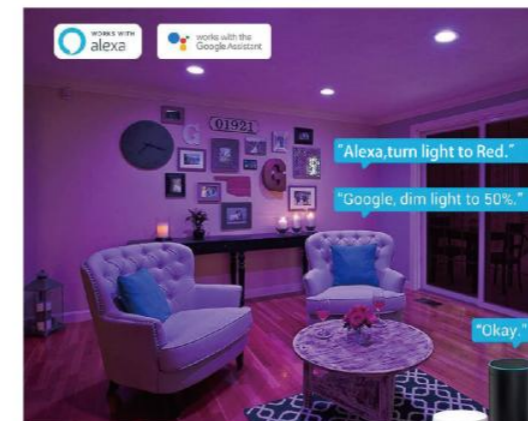

APP Control RGBCW Downlight Smart Light

International standards
国际品质标准

Since 2008

LED LAMPS

Control the Downlight from Your Mobile Phone

Group Control

Create a group with the app for your smart light

Voice Control

Works with Alexa Echo Dot and Google Home

Time Setting

Tailor its automatic working time for your need

Model No	Description	Voltage	Power	Size	Hole cutting	CCT	Lumen	PF	CRI
FX-DL4-9W-DDM-RGBCW-#F	4 inch App Control RGBCW Downlight	AC120V	9W	Φ146mm	Φ112-120mm	2700K-5000K+R G B C W	600±10%LM	>0.9	80/90
FX-DL6-12W-DDM-RGBCW-#F	6 inch App Control RGBCW Downlight	AC120V	12W	Φ196mm	Φ162-174mm	2700K-5000K+R G B C W	850±10%LM	>0.9	80/90