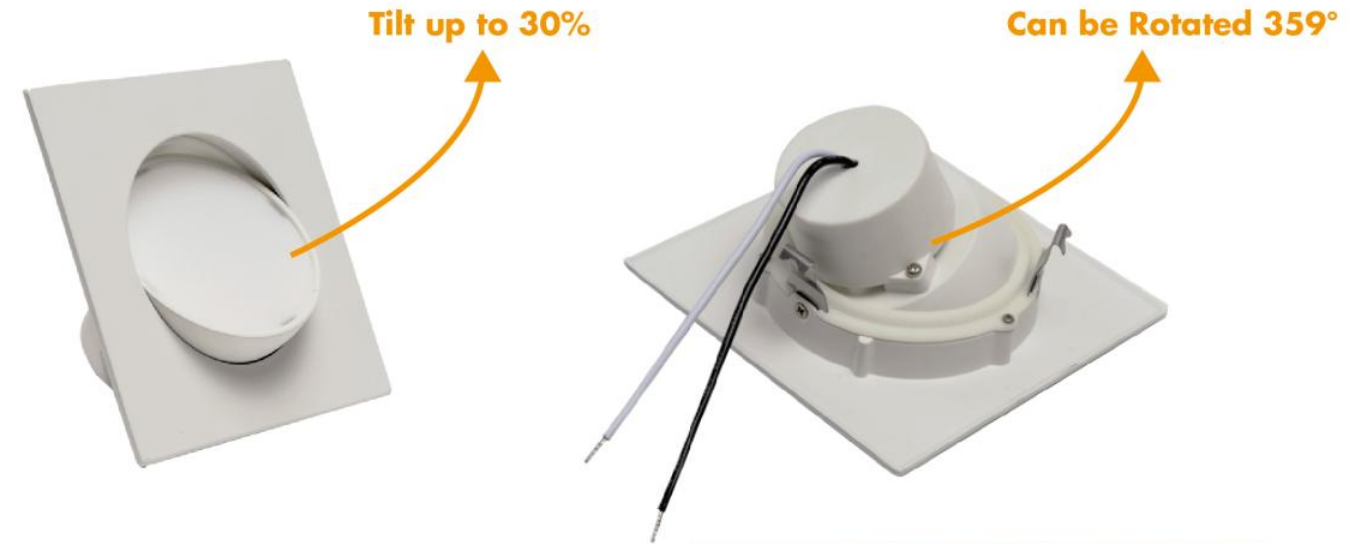

Patented 2 in 1 LED Baffle Downlight

Retrofit Recessed Installation

New Construction Installation

Model No	Description	Voltage	Power	Size	Hole cutting	CCT	Lumen	PF	CRI
ZF-DL6-12W-DIM-CC-*M#	2in1 Baffle Downlights Round	120V/60Hz	12W	Φ 183*102mm	Φ 160mm	2.7K/3K/3.5K/4K/5K	850LM	>0.9	80/90
ZF-DL6-12W-DIM-CC-*M#-S	2in1 Baffle Downlights Round	120V/60Hz	12W	Φ 183*102mm	Φ 160mm	2.7K/3K/3.5K/4K/5K	850LM	>0.9	80/90

International standards
国际品质标准

Since 2008
LED LAMPS

Rotatable Gimbal Downlight >>>

Model No	Description	Voltage	Power	Size	Hole cutting	CCT	Lumen	PF	CRI
ZF-DL4-10W-DIM-CC-*M#	Retrofit Downlightsund	120V/60Hz	10W	Φ129*63.5mm		2.7K/3K/3.5K/4K/5K	700LM	>0.9	80/90