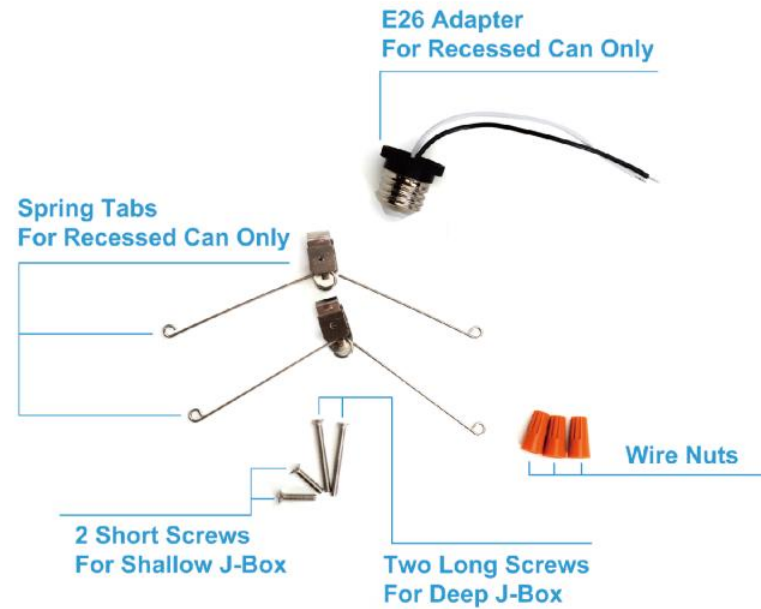

International standards
国际品质标准

Since 2008
LED LAMPS

Rotatable Gimbal Downlight >>>

Model No	Description	Voltage	Power	Size	Hole cutting	CCT	Lumen	PF	CRI
ZF-DL4-10W-DIM-CC-*M#	Retrofit Downlightsund	120V/60Hz	10W	Φ129*63.5mm		2.7K/3K/3.5K/4K/5K	700LM	>0.9	80/90