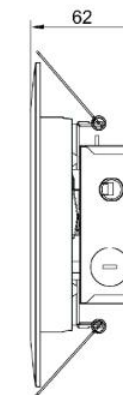

LED LAMPS

Choose Between 5CCT

Presets:

by Adjusting the CCT Button on the J-Box

Model No	Description	Voltage	Power	Size	Hole cutting	CCT	Lumen	PF	CRI
FX-DL4-9W-DIM-CC-#D	4 inch Round	AC120V	9W	Φ 120mm	Φ 108mm	2700K/3000K/3500K/4000/5000K	600±10%LM	>0.9	80/90
FX-DL6-12W-DIM-CC-#D	6 inch Round	AC120V	12W	Φ 174mm	Φ 160mm	2700K/3000K/3500K/4000/5000K	850±10%LM	>0.9	80/90
FX-DL4-9W-DIM-CC-#D-S	4 inch Square	AC120V	9W	120*120mm	108*108mm	2700K/3000K/3500K/4000/5000K	600±10%LM	>0.9	80/90
FX-DL6-12W-DIM-CC-#D-S	6 inch Square	AC120V	12W	174*174mm	160*160mm	2700K/3000K/3500K/4000/5000K	850±10%LM	>0.9	80/90
FX-DL4-9W-DIM-3CC-#D	4 inch 3 CCT	AC120V	9W	Φ 120mm	Φ 108mm	3K-4K-5K selectable	600±10%LM	>0.9	80/90
FX-DL6-12W-DIM-3CC-#D	6 inch 3 CCT	AC120V	12W	Φ 174mm	Φ 160mm	3K-4K-5K selectable	850±10%LM	>0.9	80/90
FX-DL4-9W-DIM-5CC-#D	4 inch 5 CCT	AC120V	9W	Φ 120mm	Φ 108mm	2.7K-3K-3.5K-4K-5K selectable	600±10%LM	>0.9	80/90
FX-DL6-12W-DIM-5CC-#D	6 inch 5 CCT	AC120V	12W	Φ 174mm	Φ 160mm	2.7K-3K-3.5K-4K-5K selectable	850±10%LM	>0.9	80/90

Model No	Description	Voltage	Power	Size	Hole cutting	CCT	Lumen	PF	CRI
FX-DL4-9W-DIM-5CC-#C-*	2in1 Backlite Downlights	120V/60Hz	10W	Φ 132*23mm	Φ 110mm	2.7K/3K/3.5K/4K/5K	800LM	>0.9	80/90
FX-DL6-12W-DIM-5CC-#C-*	2in1 Backlite Downlights	120V/60Hz	12W	Φ 184*23mm	Φ 160mm	2.7K/3K/3.5K/4K/5K	960LM	>0.9	80/90