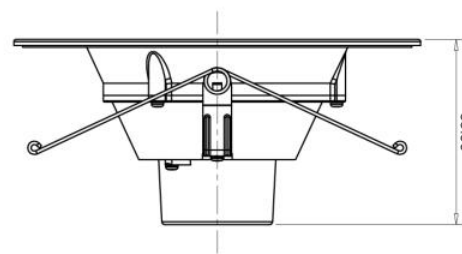

New Construction Installation