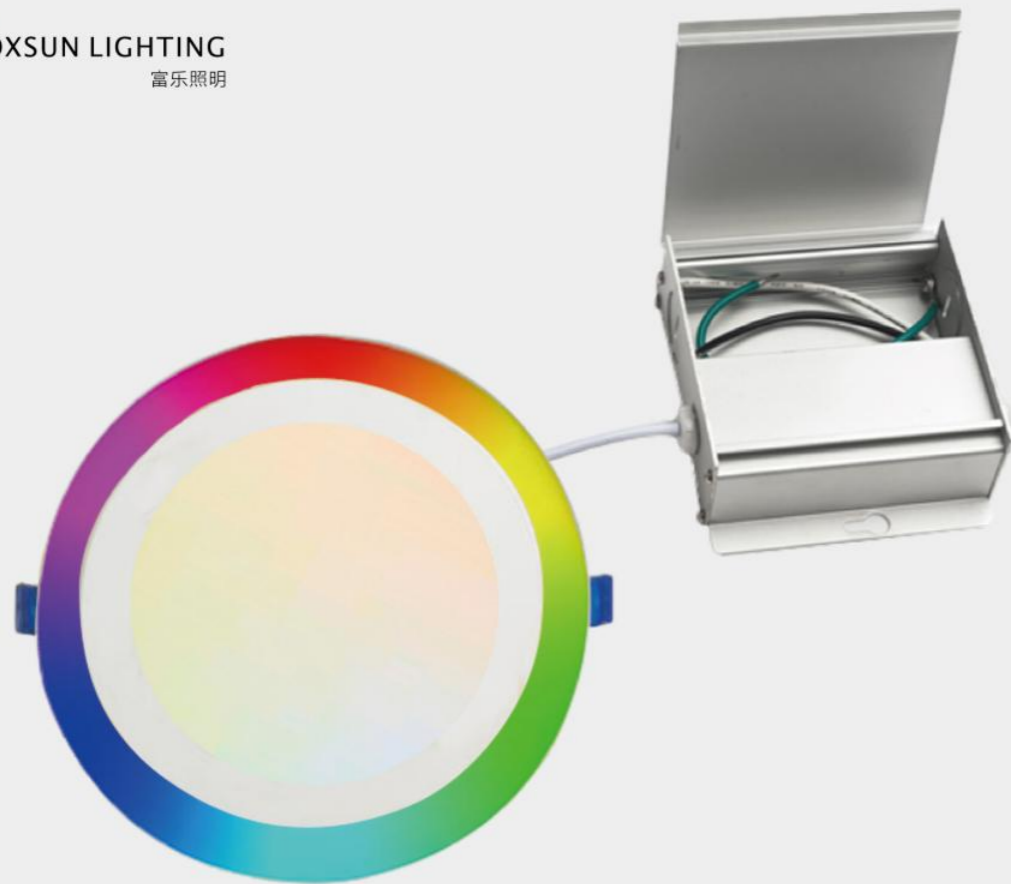

2 in 1 LED Disk Light

International standards
国际品质标准

Since 2008

LED
Lamps

2 in 1 Installation

5 CCT IN ONE
2700K 3000K 3500K 4000K 5000K

Model No	Description	Voltage	Power	Size	Hole cutting	CCT	Lumen	PF
FX-DL6-12W-DIM-CC-#N	5/6 inch Disk downlight	AC120V	12W	Φ 184mm	/	2700K/3000K/3500K/4000/5000K	800LM ± 5%	> 0.9
FX-DL6-12W-DIM-3CC-#N	5/6 inch 5CCT Disk downlight	AC120V	12W	Φ 184mm	/	2700K/3000K/3500K/4000/5000K	800LM ± 5%	> 0.9