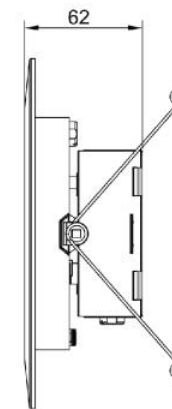

LED LAMPS

Choose Between 5CCT

Presets:

by Adjusting the CCT Button on the J-Box

Model No	Description	Voltage	Power	Size	Hole cutting	CCT	Lumen	PF	CRI
FX-DL4-9W-DIM-CC-#D	4 inch Round	AC120V	9W	Φ 120mm	Φ 108mm	2700K/3000K/3500K/4000/5000K	600±10%LM	>0.9	80/90
FX-DL6-12W-DIM-CC-#D	6 inch Round	AC120V	12W	Φ 174mm	Φ 160mm	2700K/3000K/3500K/4000/5000K	850±10%LM	>0.9	80/90
FX-DL4-9W-DIM-CC-#D-S	4 inch Square	AC120V	9W	120*120mm	108*108mm	2700K/3000K/3500K/4000/5000K	600±10%LM	>0.9	80/90
FX-DL6-12W-DIM-CC-#D-S	6 inch Square	AC120V	12W	174*174mm	160*160mm	2700K/3000K/3500K/4000/5000K	850±10%LM	>0.9	80/90
FX-DL4-9W-DIM-3CC-#D	4 inch 3 CCT	AC120V	9W	Φ 120mm	Φ 108mm	3K-4K-5K selectable	600±10%LM	>0.9	80/90
FX-DL6-12W-DIM-3CC-#D	6 inch 3 CCT	AC120V	12W	Φ 174mm	Φ 160mm	3K-4K-5K selectable	850±10%LM	>0.9	80/90
FX-DL4-9W-DIM-5CC-#D	4 inch 5 CCT	AC120V	9W	Φ 120mm	Φ 108mm	2.7K-3K-3.5K-4K-5K selectable	600±10%LM	>0.9	80/90
FX-DL6-12W-DIM-5CC-#D	6 inch 5 CCT	AC120V	12W	Φ 174mm	Φ 160mm	2.7K-3K-3.5K-4K-5K selectable	850±10%LM	>0.9	80/90

Patented 2 in 1 Back Lit Downlight New Construction & Retrofit Recessed Installation

International standards
国际品质标准

Since 2008

LED
LAMPS

Retrofit Recessed Installation New Construction Installation

- * Patented 2 Installation in 1 Light
- * Zero Tariff
- * J-Box Non-Removable
- * Cost Down 20%
- * 5CCT Selectable

Model No	Description	Voltage	Power	Size	Hole cutting	CCT	Lumen	PF	CRI
FX-DL4-9W-DIM-5CC-#C-*	2in1 Backlite Downlights	120V/60Hz	10W	Φ 132*23mm	Φ 110mm	2.7K/3K/3.5K/4K/5K	800LM	>0.9	80/90
FX-DL6-12W-DIM-5CC-#C-*	2in1 Backlite Downlights	120V/60Hz	12W	Φ 184*23mm	Φ 160mm	2.7K/3K/3.5K/4K/5K	960LM	>0.9	80/90