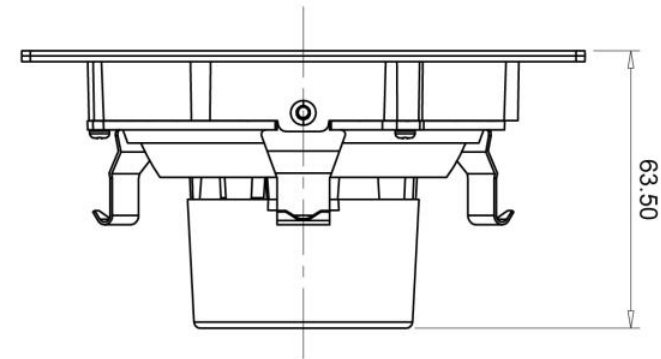

International standards
国际品质标准

Since 2008
LED LAMPS

Rotatable Gimbal Downlight >>>

Model No	Description	Voltage	Power	Size	Hole cutting	CCT	Lumen	PF	CRI
ZF-DL4-10W-DIM-CC-*M#	Retrofit Downlightsund	120V/60Hz	10W	Φ129*63.5mm		2.7K/3K/3.5K/4K/5K	700LM	>0.9	80/90